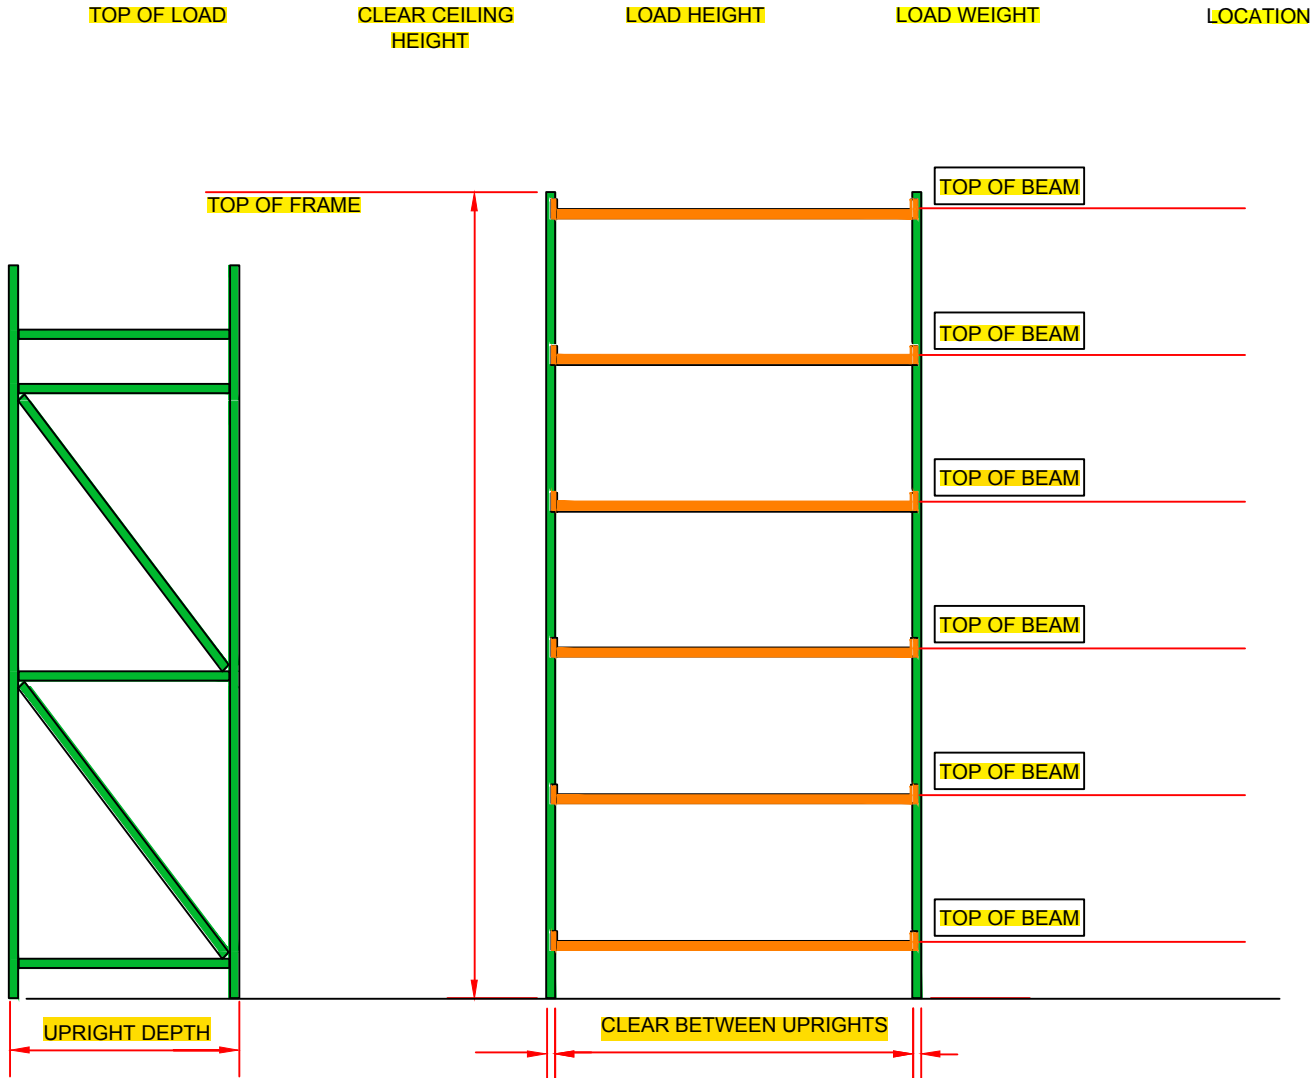

# RACK INFORMATION SHEET

Column Width

Column Depth

Steel Gauge

Beam Height

Reinforcement

- None
- V-Face

Column Century

- Front Column
- Back Column
- Both

Double Column

- Front Column
- Back Column
- Both

Decks

- Wire Mesh
- Metal
- Other
- Size Length X Width

Mesh

- 2 1/2" x 4"
- 2" x 4"
- 2" x 2"
- Special

Pallet Support

- 7/8"
- 1-5/8"
- Other

Guage

- 2
- 4
- 6

Steel Deck

- Standard
- Heavy Duty

## Product Information

Length

Width

Height

Max Weight